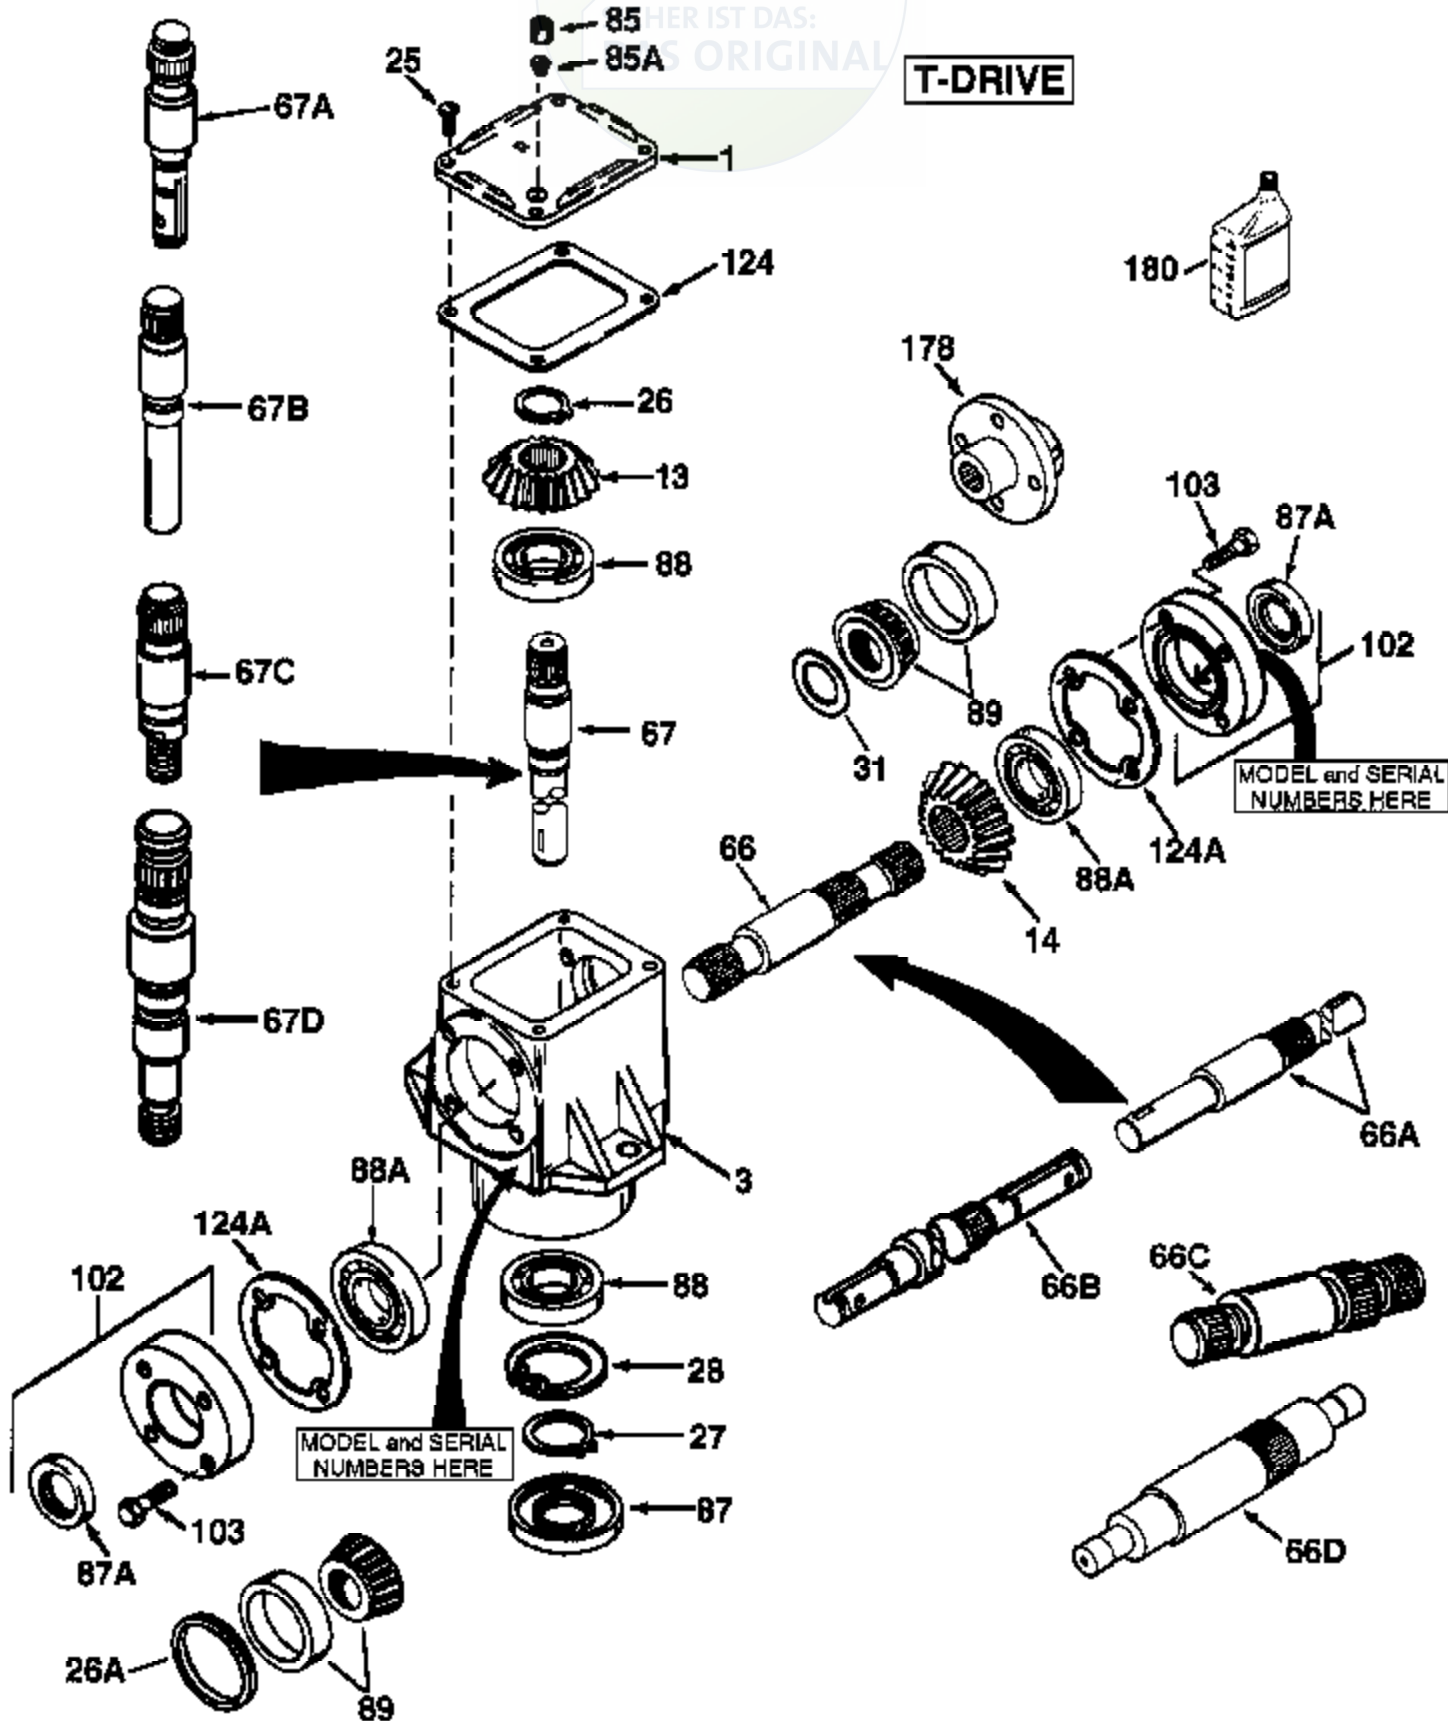

JOIST

WER IST DAS:
ORIGINAL

T-DRIVE

Ref #	Part Number	Qty	Description
	794394		"T" Drive Head Assembly (Incl. 1 thru 124A)
1	772067		Cover
3	770047A		"T" Drive Housing
13	778101A		Miter Gear (17 teeth) (7/8" ID)
14	778210A		Miter Gear (17 teeth) (1" ID)
25	792025		Screw, 10-24 x 1/2"
26	788018		Retainer Ring
27	788019		Retainer Ring
28	792119		Snap Ring
66	776072A		Input Shaft (5-3/4" long)
67	776129		Output Shaft (4-1/4" long)
85	792039		Pipe Plug, 1/8-27 (countersunk headle ss)
87A	788031	1000-1000-004A	Oil Seal
87	788029	Peerless	Oil Seal
88A	780034		Ball Bearing
88	780034		Ball Bearing
102	786029		Retainer Cap & Seal (Incl. 87A & 103)
103	792026		Screw, 1/4-20 x 7/8"
124A	788030B		Cap Gasket
124	788028		Cover Gasket
180	730229A		Gear Oil 80W90